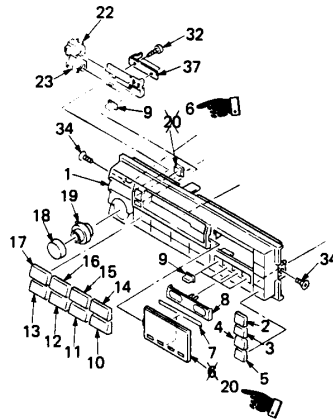

SONY

Car Stereo
Service Bulletin

Model: XR-7100

No. 139

Subject: Reference Numbers Are Reversed

Date: May 24, 1989

Symptom:
(**)

Reference Numbers 6 and 20 are reversed in the service manual.

Solution:

Please correct your service manual with the correct numbers shown below:

Ref. No.	Description	Part Number
6	LCD Glass Window	3-332-135-01
20	Auxiliary Indicator Plate	3-332-166-01

CSA-14 Tuner/Tape Deck

Reference: KCP

PRINTED IN U.S.A.
CSA-14589-6